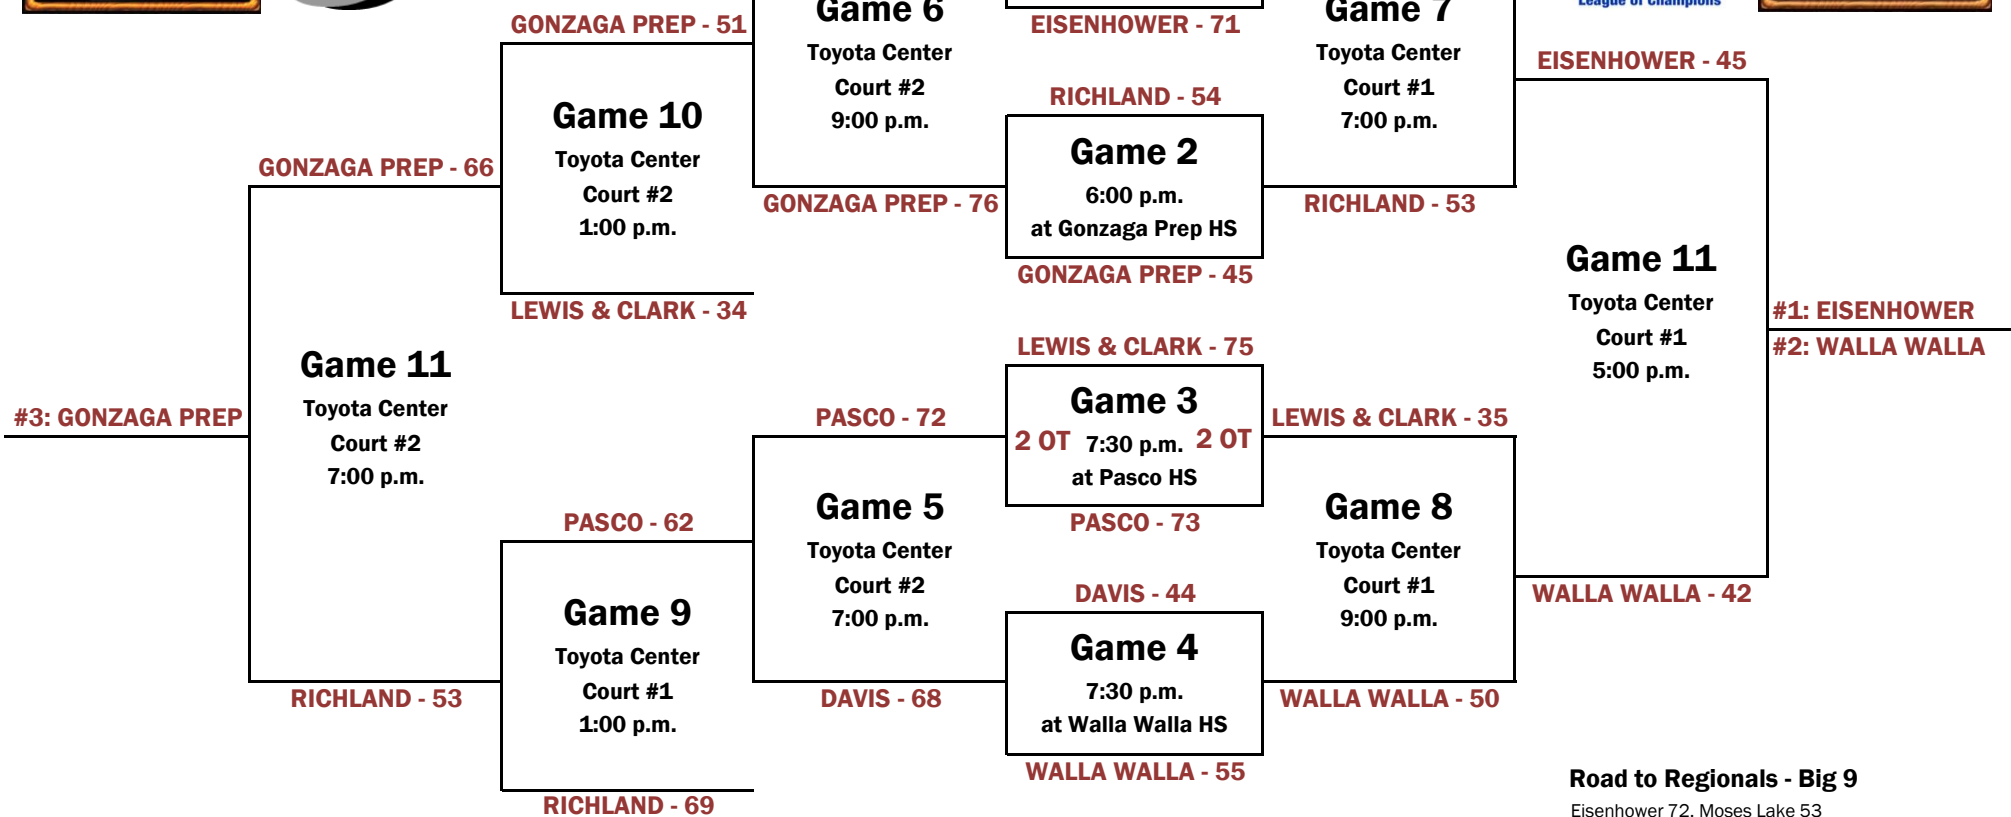

# 2009 CONAGRA FOODS LAMB WESTON 4A REGIONAL BOYS TOURNAMENT

Saturday, Feb. 28

Saturday, Feb. 28

Friday, Feb. 27

Tuesday, Feb. 24

Friday, Feb. 27

Saturday, Feb. 28

Home team on bottom of bracket

### Road to Regionals - GSL

- Ferris 52, Central Valley 44
- Gonzaga Prep 64, Ferris 49
- Lewis & Clark 59, Mead 55
- Gonzaga Prep 57, Lewis & Clark 55
- Ferris 53, Mead 44
- Lewis & Clark 52, Ferris 43

### GSL seeding positions

- #1: Gonzaga Prep (20-2)
- #2: Lewis & Clark (13-10)

### Big 9 seeding positions

- #1: Walla Walla (17-6)
- #2: Eisenhower (22-1)
- #3: Pasco (16-8)
- #4: Richland (14-9)
- #5: Wenatchee (15-9)
- #6: Davis (10-14)