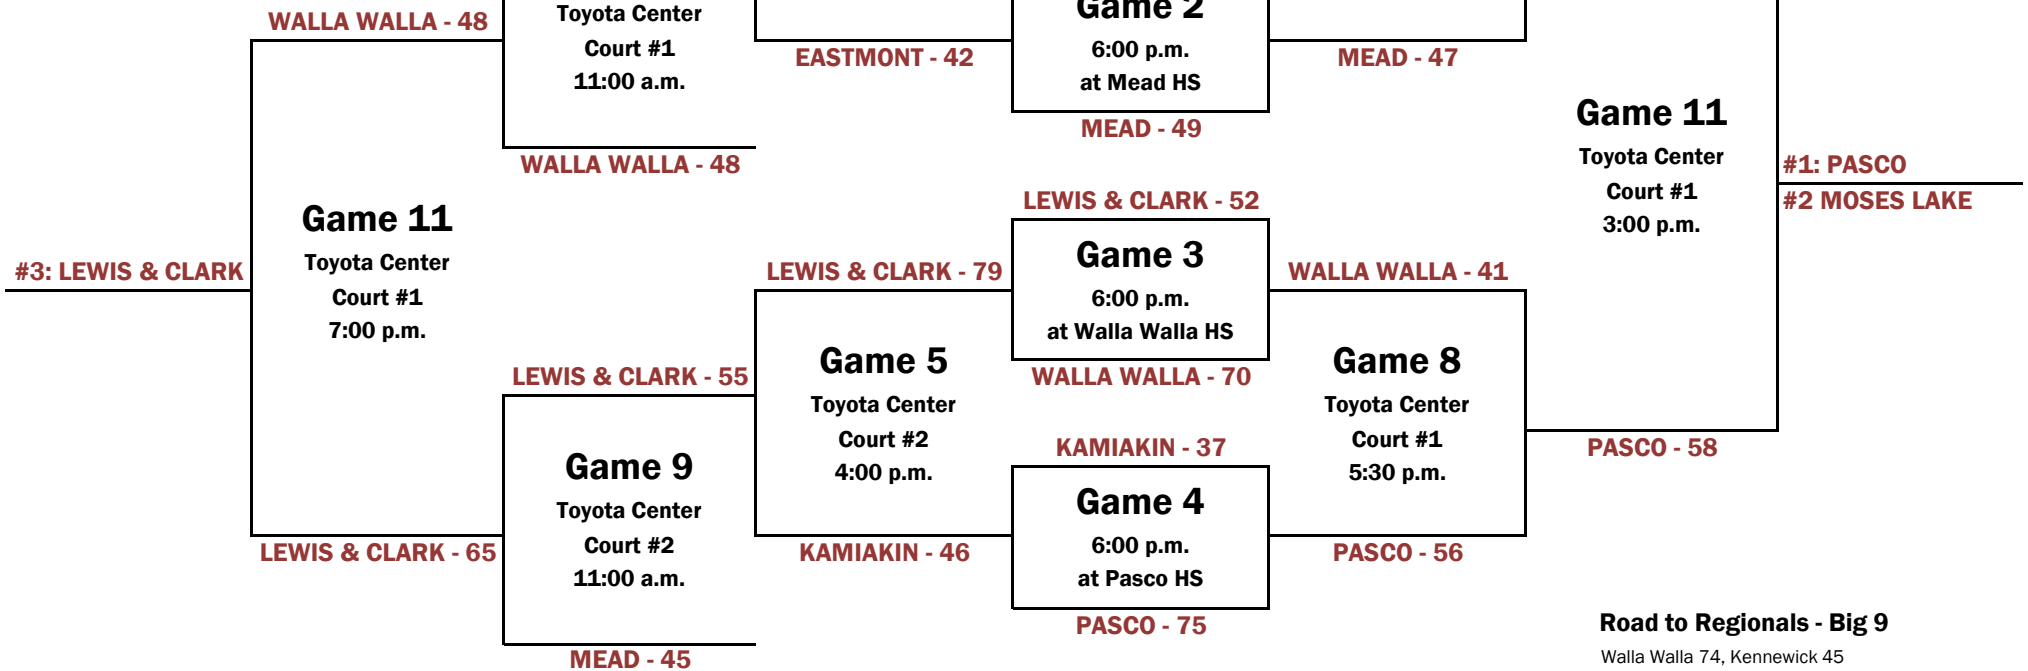

2009 CONAGRA FOODS LAMB WESTON 4A REGIONAL GIRLS TOURNAMENT

Saturday, Feb. 28

Saturday, Feb. 28

Friday, Feb. 27

Tuesday, Feb. 24

Friday, Feb. 27

Saturday, Feb. 28

Home team on bottom of bracket

Road to Regionals - GSL

- University 49, Gonzaga Prep 41
- Lewis & Clark 54, University 36
- Mead 64, Central Valley 44
- Mead 59, Lewis & Clark 57
- Central Valley 56, University 47
- Lewis & Clark 49, Central Valley 40

GSL seeding positions

- #1: Mead (18-4)
- #2: Lewis & Clark (22-1)

Big 9 seeding positions

- #1: Pasco (22-0)
- #2: Moses Lake (18-4)
- #3: Walla Walla (20-4)
- #4: Eastmont (6-18)
- #5: Richland (10-13)
- #6: Kamiakin (6-18)